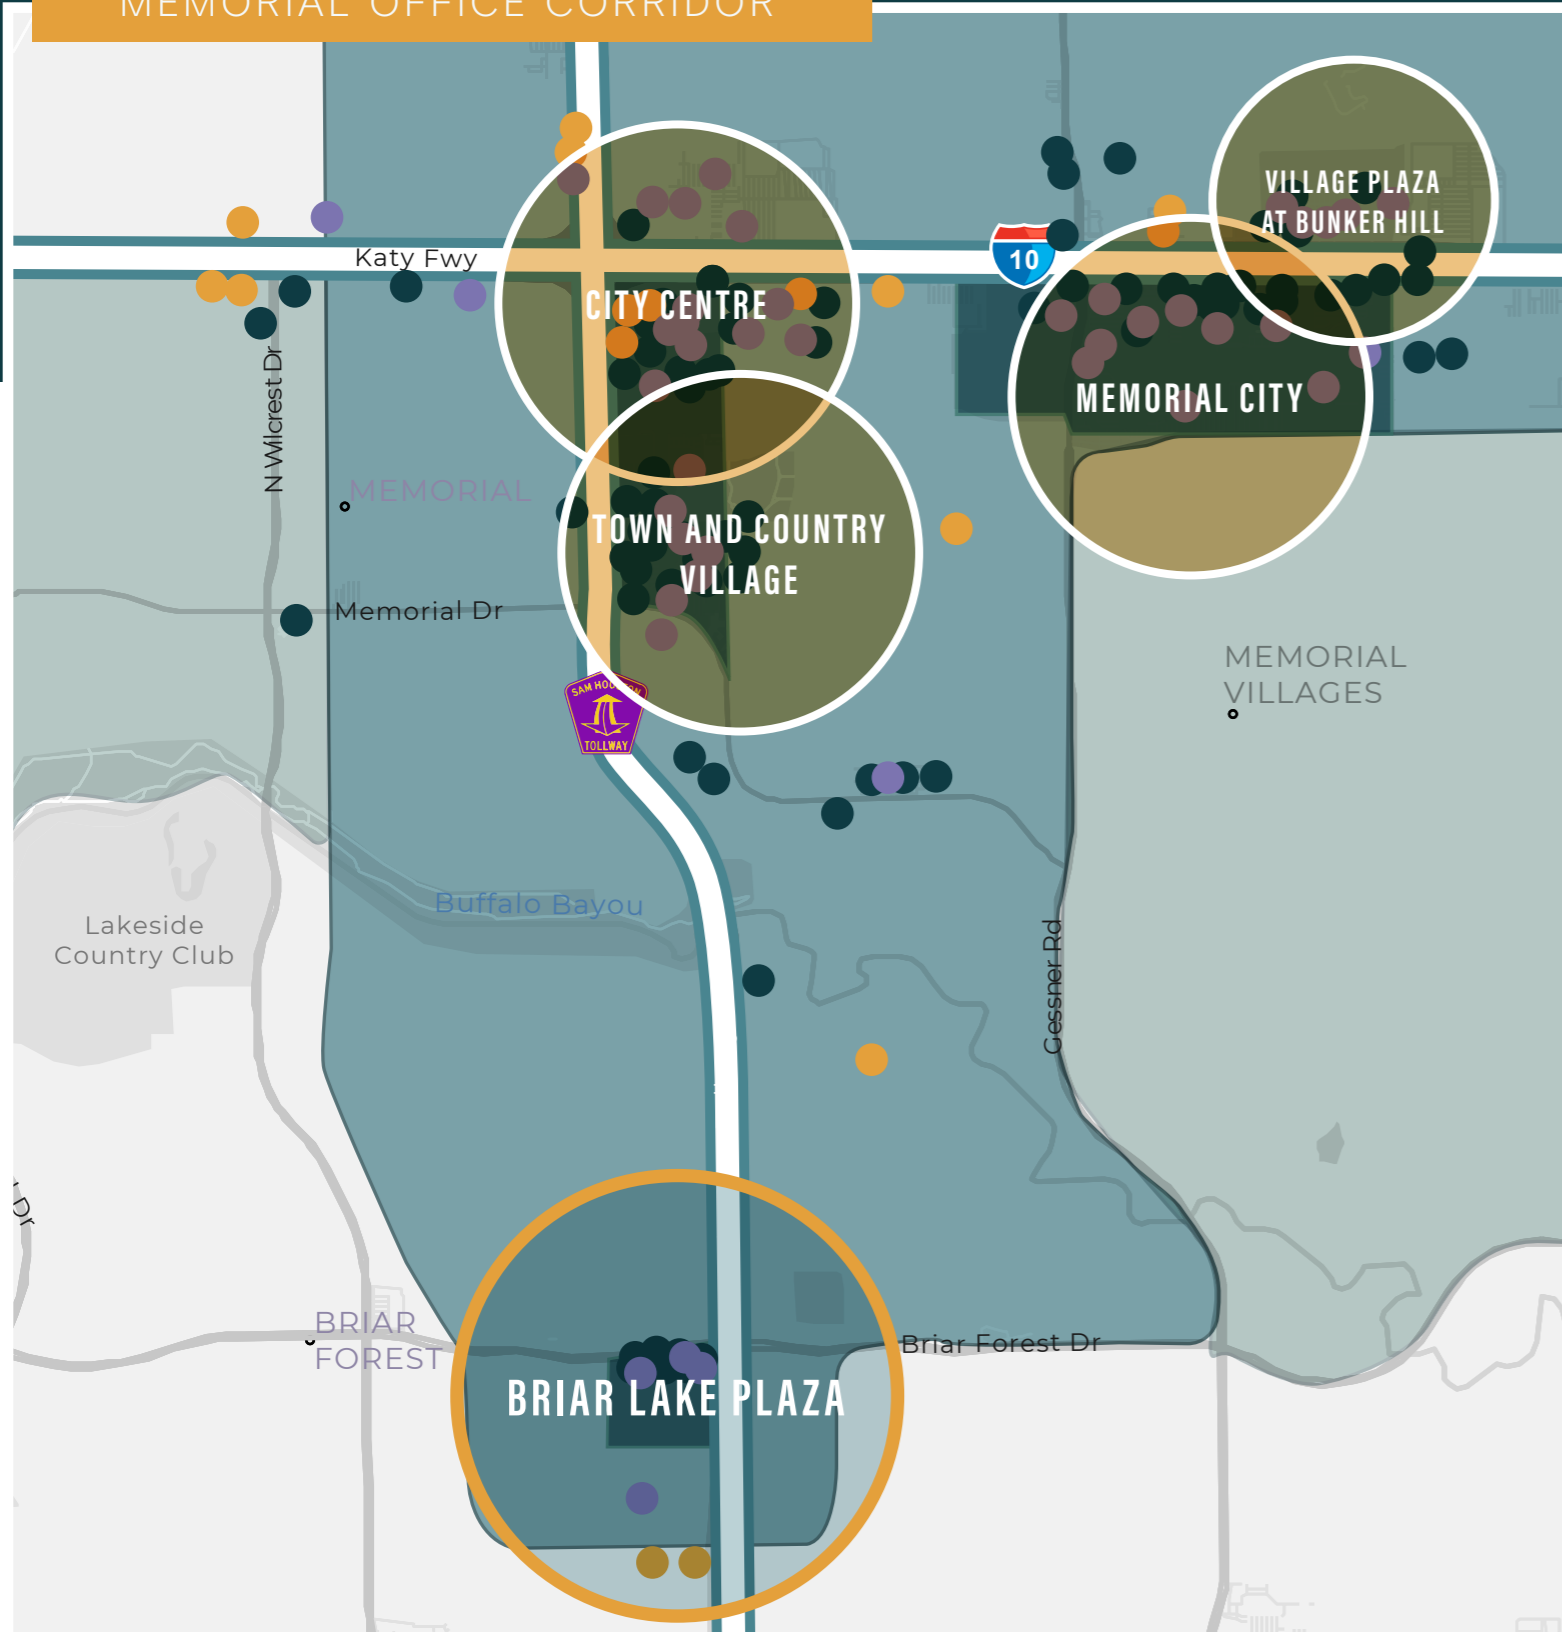

premier memorial location

MEMORIAL OFFICE CORRIDOR

● Restaurants ● Shopping ● Hotels

RICH AND DIVERSE

Conveniently located in the Memorial Corridor within a 10-minute drive to all Memorial's most coveted shops, eateries and entertainment districts.

MEMORIAL CITY

59 EATERIES | 142 SHOPS AND LIFESTYLE STORES

CITY CENTRE

27 EATERIES | 21 SHOPS | 11 LIFESTYLE STORES

TOWN & COUNTRY VILLAGE

16 EATERIES | 37 SHOPS | 13 LIFESTYLE STORES

VILLAGE PLAZA AT BUNKER HILL

17 EATERIES | 13 SHOPS | 23 LIFESTYLE STORES